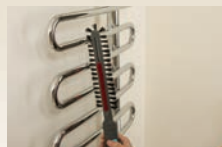

Crevice tool - For awkward gaps and crevices.

Upholstery attachment - Gently cleans large areas of upholstery, curtains, sofas and chairs.

Pet hair removal attachment - Designed to tackle stubborn pet hair on furniture, rugs, carpets and pet beds.

Stubborn dust brush attachment - Removes dust from skirting, banisters and in corners.

Up top tool - Ideal for reaching those hard to reach high areas.

Radiator tool - Long, slim design is perfect for cleaning behind and inside the radiator.